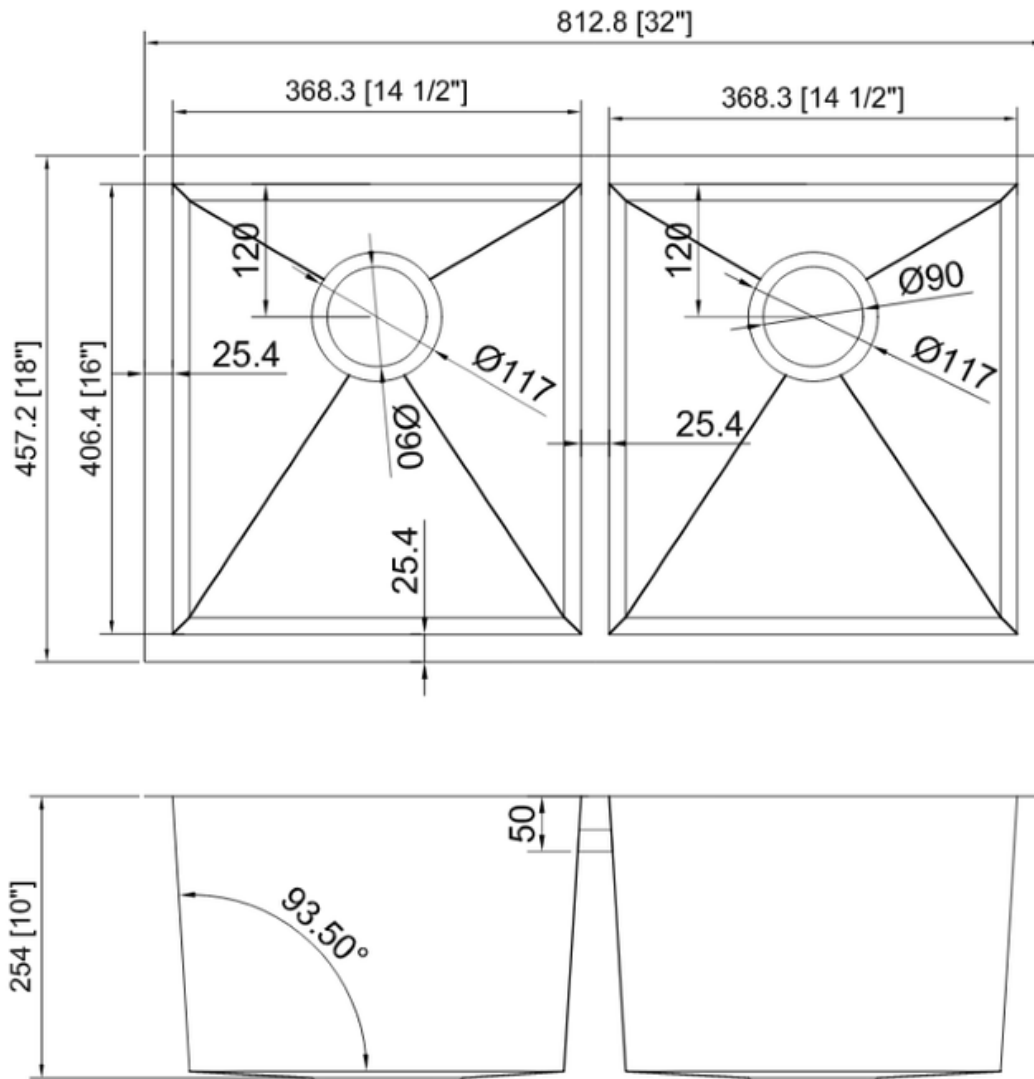

**Technical Information**

All product dimensions are nominal  
 Exterior Measurements: 32" x 18" x 10"  
 Bowl Measurements: 14 1/2" x 16" x 10"  
 Bowl Configuration: Double

**Installation Information**